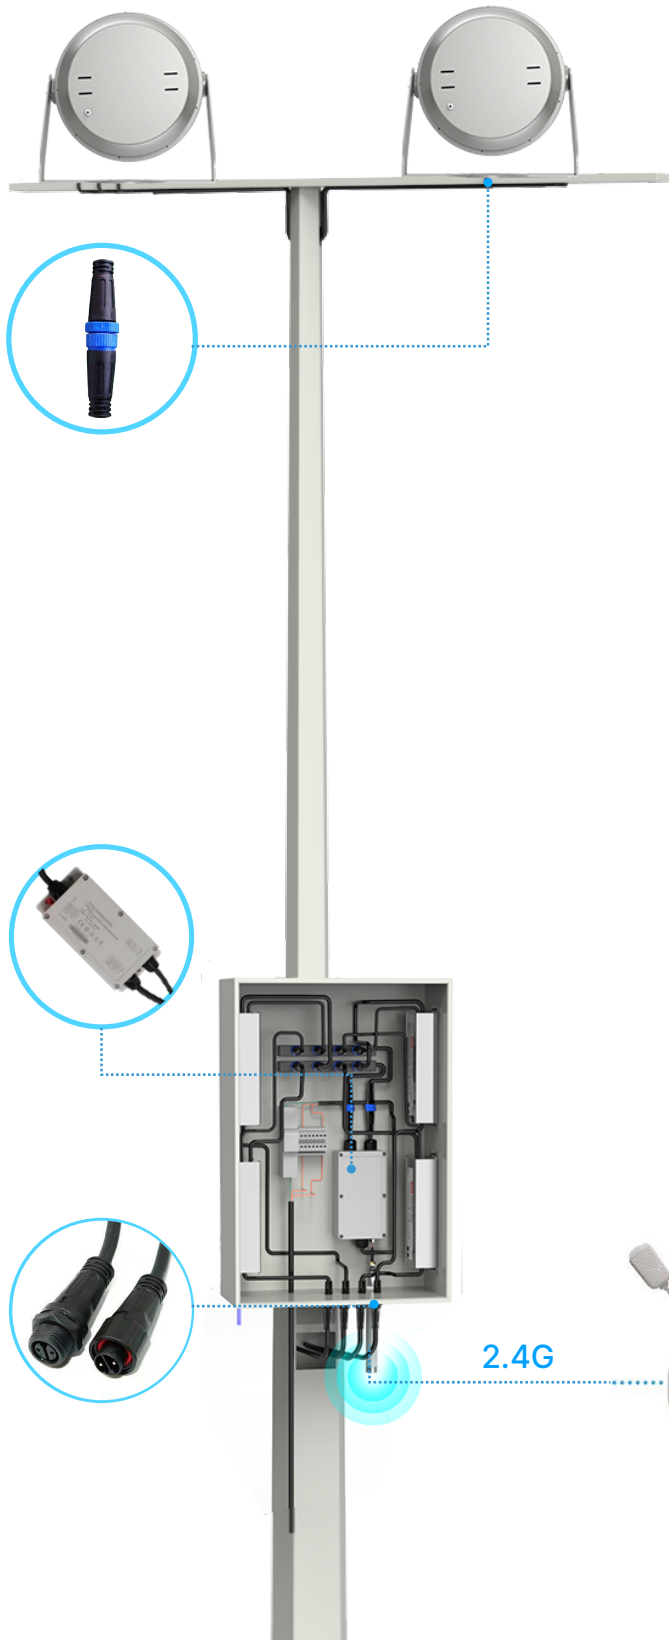

remark: lumen output vary by the beam angles, CCT, CRI, etc, please contact us to get more specific date if needed

Rotatable Installation Bracket

Bracket can be rotated by 120°
easier to adjust the lamp angle during the installation

Detachable driver box and Plug & Play connection System

You can easily install the drivers in electrical driver boxes on the bottom of the pole by the quick connection plug. Super convenient for both installation and maintenance.

High Lumen Output

Using High efficiency Lumileds 5050 Chips, output efficiency 150lm/w at highest, much more energy saving.

Die-casting Heatsink

Durable and no moving parts

OPTIONAL ACCESSORIES

Light Spill Cover

Laser Pen with suction mounted plate

20KV SPD

Zigbee Gateway

Zigbee Controller

Zigbee Wall Switch

COMPLETE WIRELESS CONTROL SYSTEM

Complete Wireless Control Solution is designed to provide our clients not only a smart lighting solution but also a streamlined installation, trouble-free operation, and long-term reliability on the stadium projects. The innovative wireless control system is coupled with our plug & play connection system, integrative driver box solution, we strive for bringing you a complete one-step support on each step of your way.