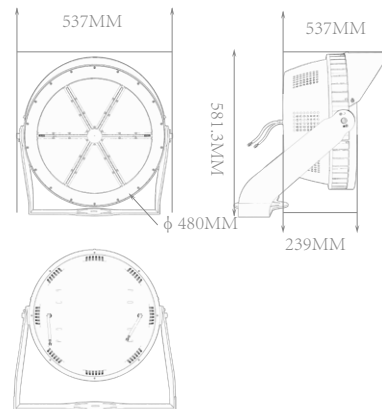

remark: lumen output vary by the beam angles, CCT, CRI, etc, please contact us to get more specific date if needed

Rotatable Installation Bracket

Bracket can be rotated by 120°
easier to adjust the lamp angle during the installation

BASEBALL FIELD

FOOTBALL FIELD

SPORT STADIUMS

PRODUCT SIZE

SG-LUNA-300/400W

SG-LUNA-600/700/800W

PACKAGE

MODULE	QTY/CARTON	CARTON SIZE	NET WEIGHT	GROSS WEIGHT	