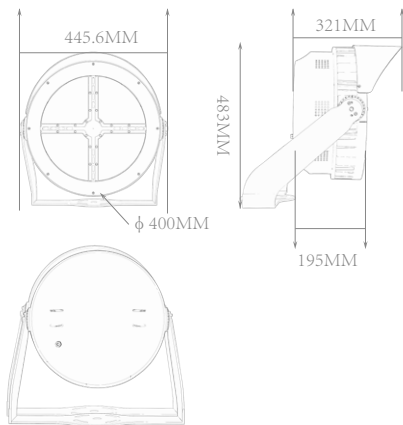

remark: lumen output vary by the beam angles, CCT, CRI, etc, please contact us to get more specific date if needed

Rotatable Installation Bracket

Bracket can be rotated by 120°
easier to adjust the lamp angle during the installation

BASEBALL FIELD

FOOTBALL FIELD

SPORT STADIUMS

PRODUCT SIZE

SG-LUNA-300/400W

SG-LUNA-600/700/800W

PACKAGE

MODULE	QTY/CARTON	CARTON SIZE	NET WEIGHT	GROSS WEIGHT	